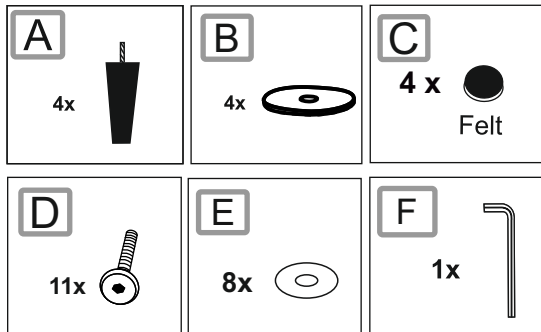

Components - Fittings