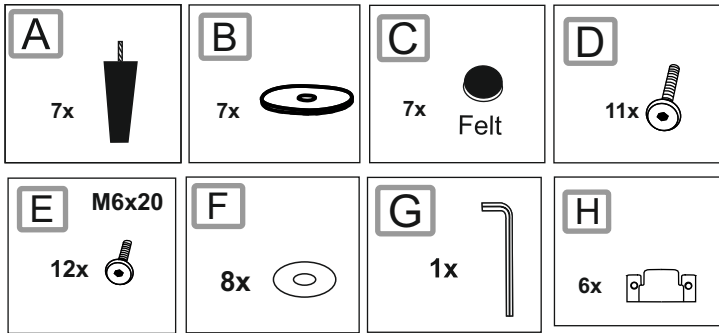

Components - Fittings