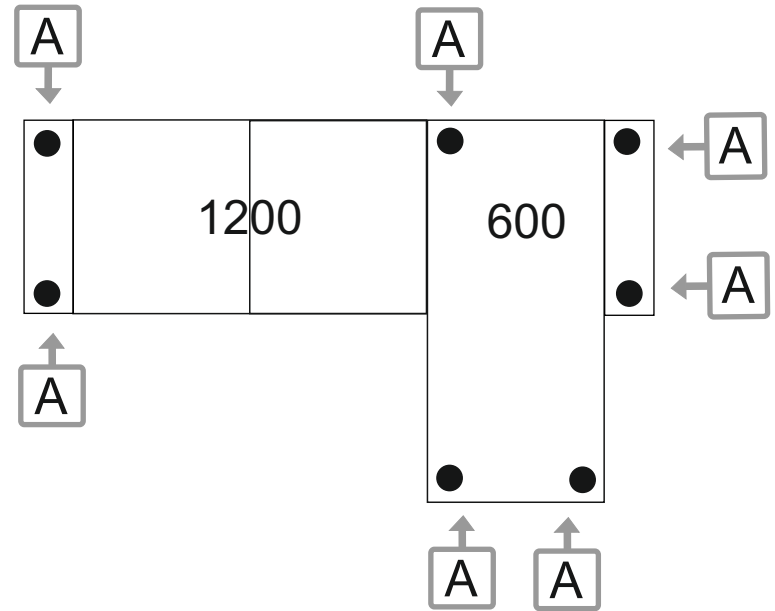

Components - Fittings