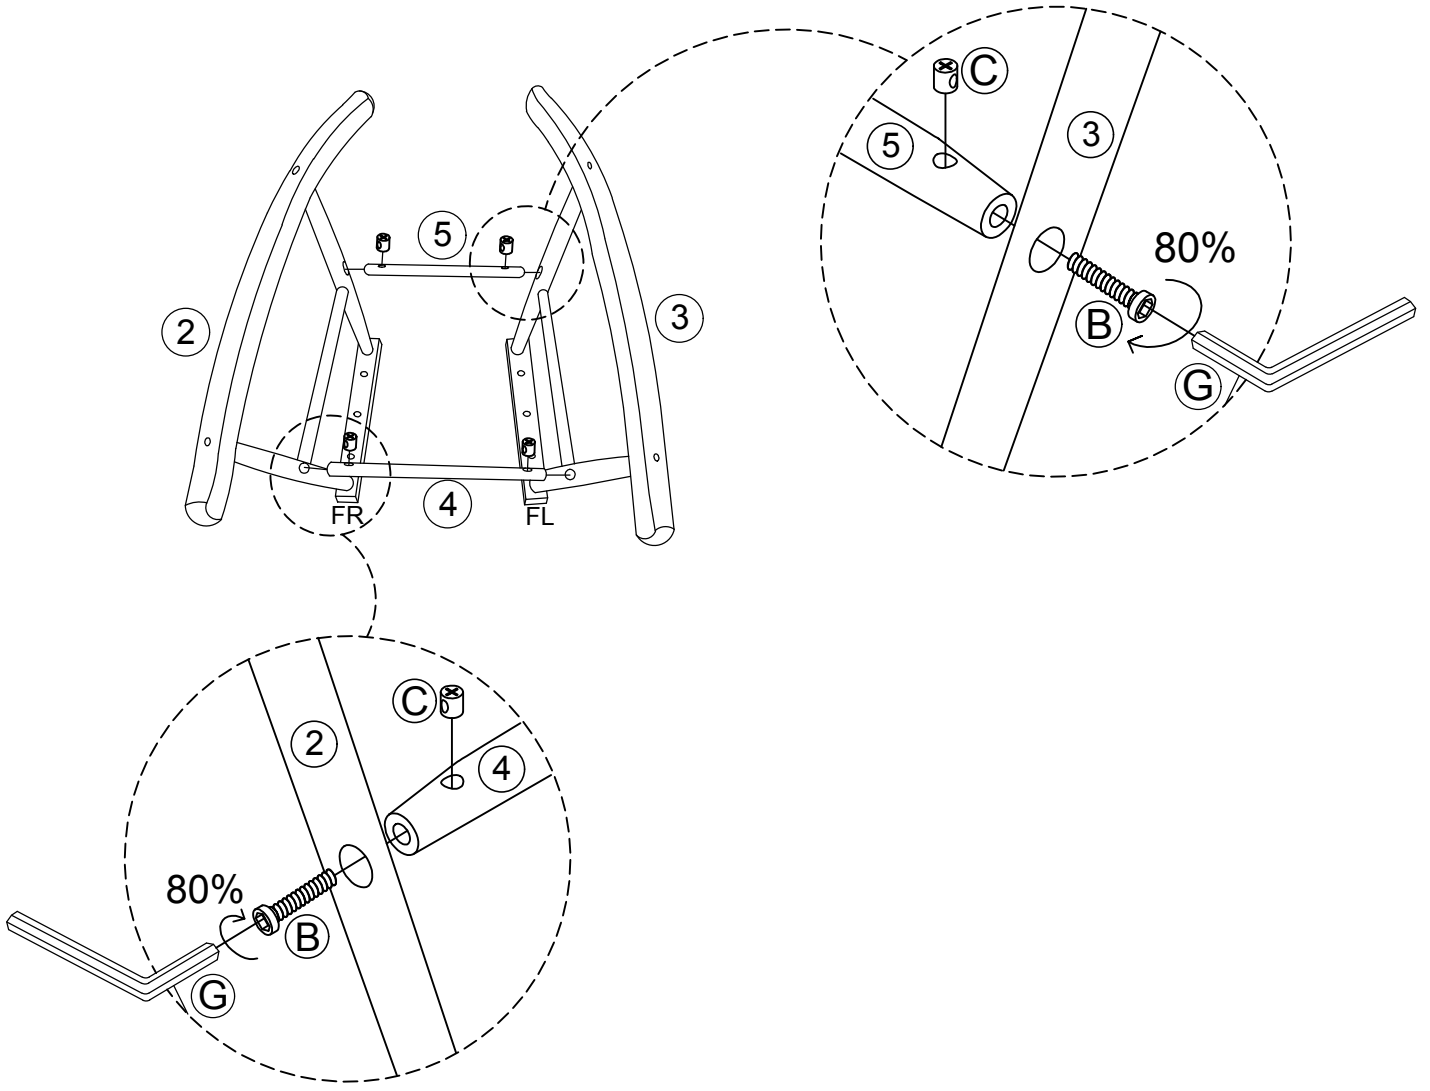

BJERKA

<p>1</p>  <p>x1</p>	<p>2 FR</p>  <p>x1</p>	<p>3 FL</p>  <p>x1</p>	<p>4</p>  <p>x1</p>	<p>5</p>  <p>x1</p>
--	---	---	---	--

1.	570 x 605 x 650mm
2.	870 x 425 x 40mm
3.	870 x 425 x 40mm
4.	412 x ϕ 19mm
5.	355 x ϕ 19mm

<p>A</p>  <p>JCBC Bolt M6 x 30mm</p> <p>x6</p>	<p>B</p>  <p>JCBC Bolt M6 x 45mm</p> <p>x4</p>	<p>C</p>  <p>JRN Nut M6 x 10 x 13mm</p> <p>x4</p>	<p>D</p>  <p>Wood Button Ø13.5 x 7mm</p> <p>x4</p>	<p>E</p>  <p>Spring Washer 12mm</p> <p>x6</p>	<p>F</p>  <p>Flat Washer 13mm</p> <p>x6</p>	<p>G</p>  <p>Allen Key (M4)</p> <p>x1</p>
--	--	---	--	--	---	---

1

B x 4  M6 x 45mm	C x 4  M6 x 10 x 13mm	G x 1  (M4)
--	---	---

2

A x 6  M6 x 30mm	E x 6  12mm	F x 6  13mm	G x 1  (M4)
--	---	---	---

3

D x 4  ø13.5 x 7mm	G x 1  (M4)
--	---