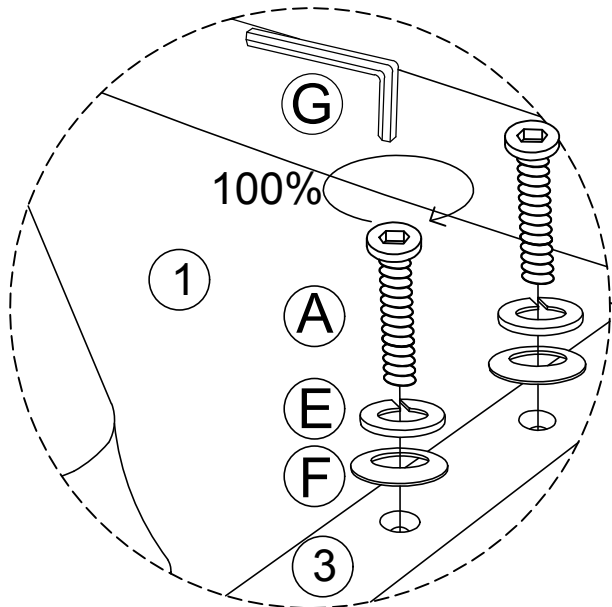

BJERKA

<p>1</p>  <p>x1</p>	<p>2 FR</p>  <p>x1</p>	<p>3 FL</p>  <p>x1</p>	<p>4</p>  <p>x1</p>	<p>5</p>  <p>x1</p>
--	---	---	---	--

1.	570 x 605 x 650mm
2.	870 x 425 x 40mm
3.	870 x 425 x 40mm
4.	412 x ϕ 19mm
5.	355 x ϕ 19mm

<p>A</p>  <p>JCBC Bolt M6 x 30mm</p> <p>x6</p>	<p>B</p>  <p>JCBC Bolt M6 x 45mm</p> <p>x4</p>	<p>C</p>  <p>JRN Nut M6 x 10 x 13mm</p> <p>x4</p>	<p>D</p>  <p>Wood Button Ø13.5 x 7mm</p> <p>x4</p>	<p>E</p>  <p>Spring Washer 12mm</p> <p>x6</p>	<p>F</p>  <p>Flat Washer 13mm</p> <p>x6</p>	<p>G</p>  <p>Allen Key (M4)</p> <p>x1</p>
--	--	---	--	--	---	---

1

B x 4  M6 x 45mm	C x 4  M6 x 10 x 13mm	G x 1  (M4)
--	---	---

2

A x 6  M6 x 30mm	E x 6  12mm	F x 6  13mm	G x 1  (M4)
--	---	---	---

3

D x 4  ø13.5 x 7mm	G x 1  (M4)
--	---