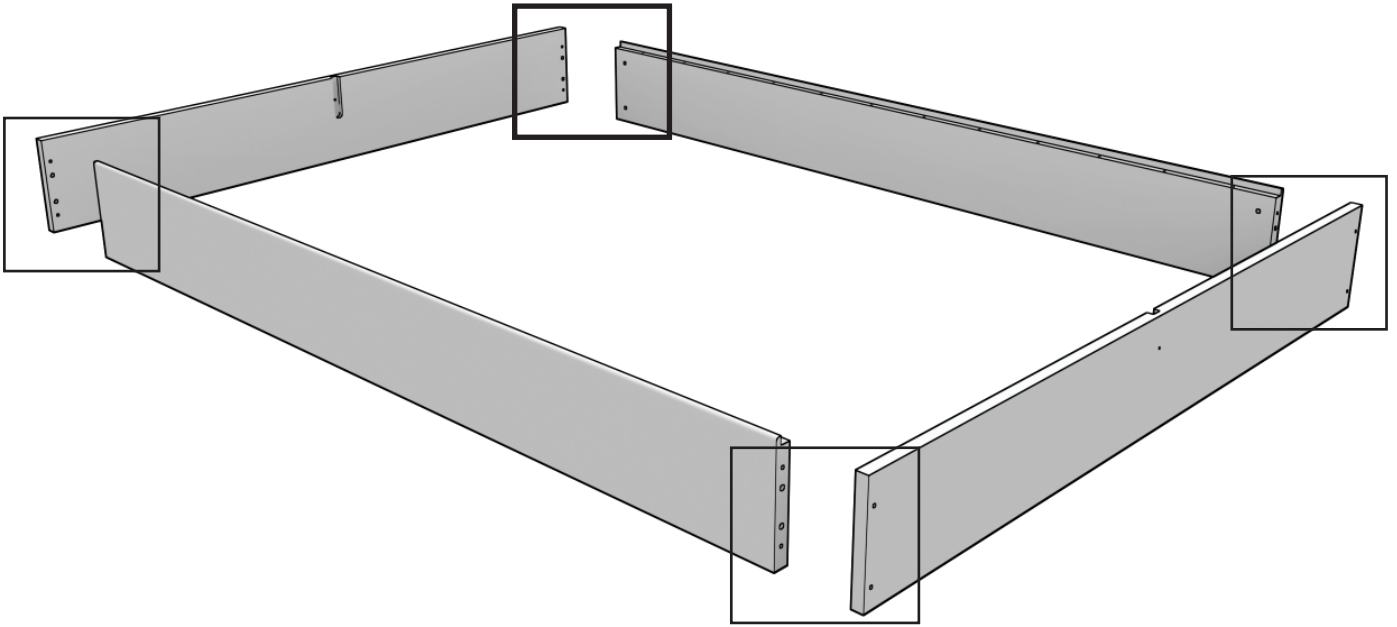

X 4

X 16

X 4

X 1

X 1

1

2

3

The spring mattress can be used immediately after the package has been opened, but its return to full size takes 2-3 days