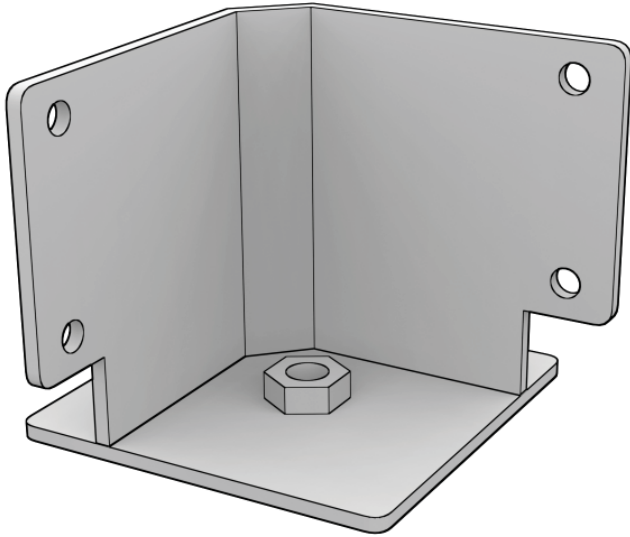

X 4

X 16

X 4

X 1

X 1

1

2

3

The spring mattress can be used immediately after the package has been opened, but its return to full size takes 2-3 days