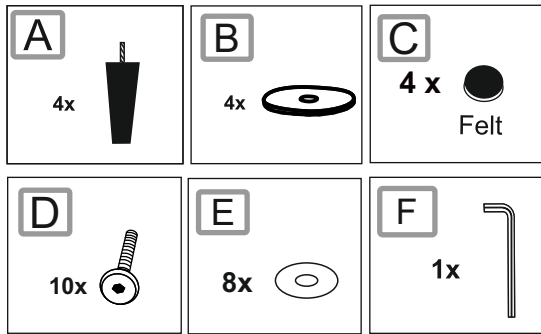

You need

0.5 hours

2 people

Place your product on a soft surface when mounting

Assembly instruction

Naxos

1000

Components - Fittings