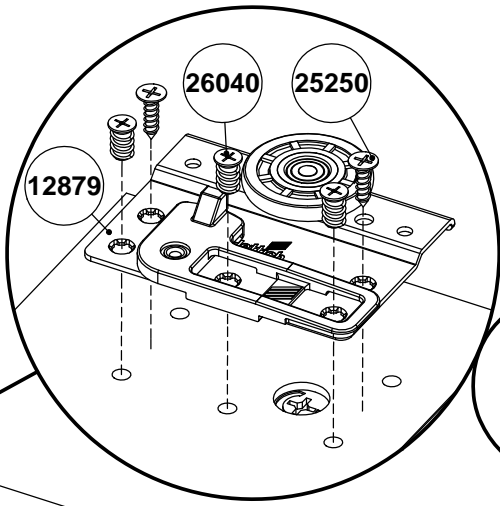

**Notice:** If your hardware box is marked with a green dot, please use this assembly instruction

**75333NY**

[www.tvilum.com](http://www.tvilum.com)

20220  
x32

31405  
x16

31687  
x32

4

5

6

7

8

9

10

11

12

13