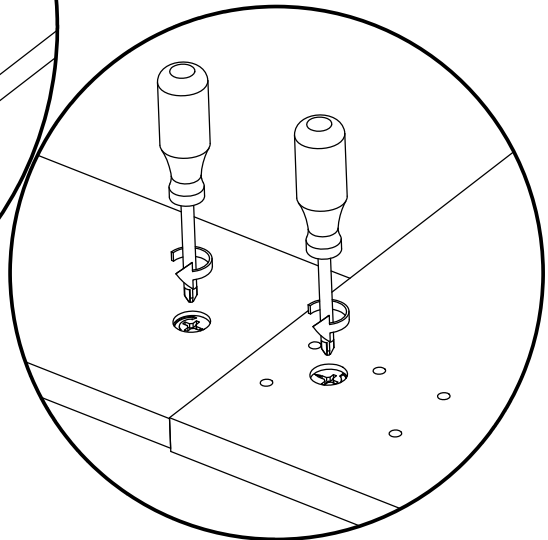

**Notice:** If your hardware box is marked with a green dot, please use this assembly instruction

**75333NY**

[www.tvilum.com](http://www.tvilum.com)

20220  
x32

31405  
x16

31687  
x32

4

5