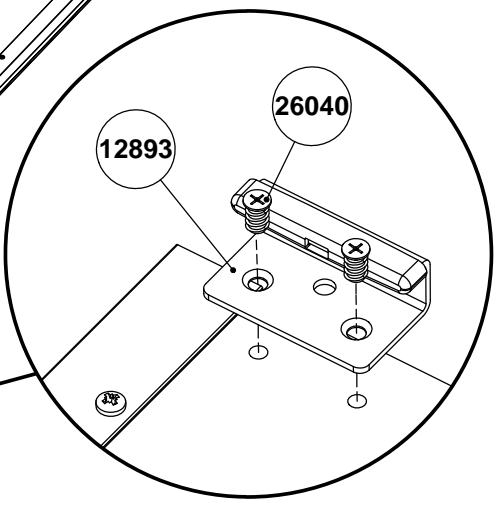

**Notice:** If your hardware box is marked with a green dot, please use this assembly instruction

**75333NY**

[www.tvilum.com](http://www.tvilum.com)

20220  
x32

31405  
x16

31687  
x32

4

5

6

7

8

9

10

11

12

13