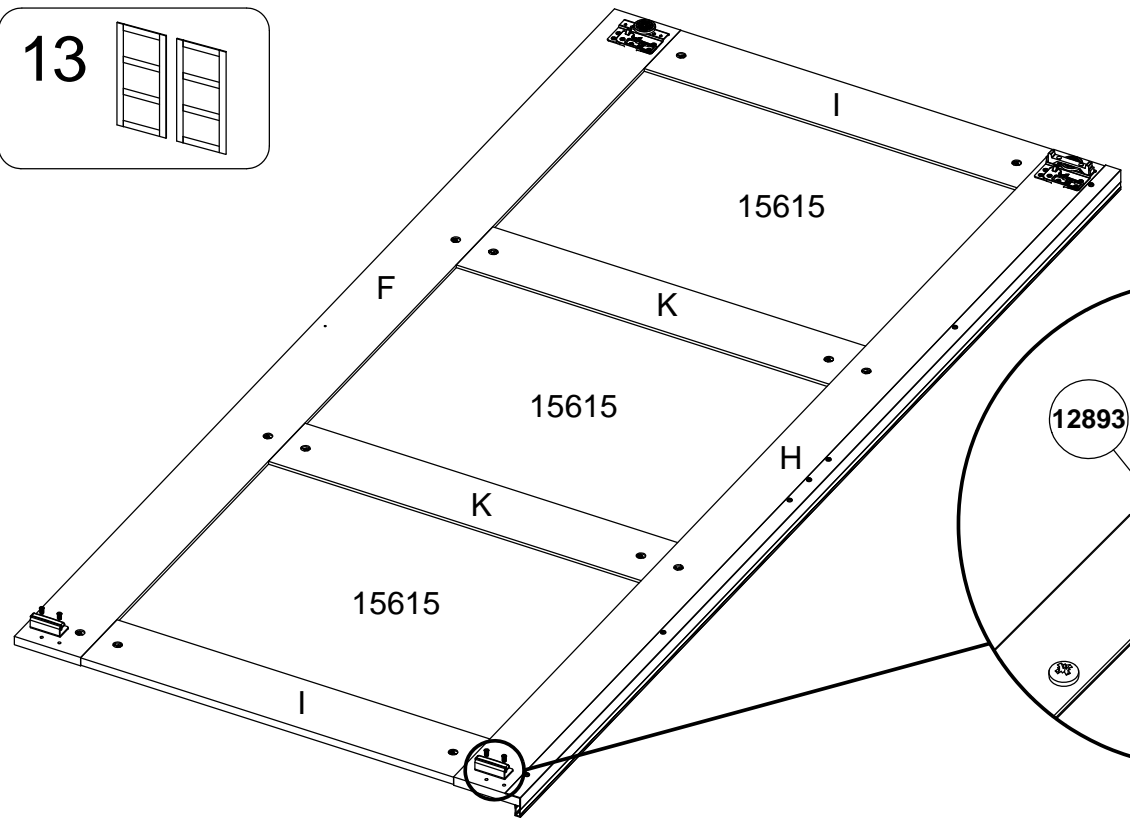

**Notice:** If your hardware box is marked with a green dot, please use this assembly instruction

**75333NY**

[www.tvilum.com](http://www.tvilum.com)

20220  
x32

31405  
x16

31687  
x32

4

5

6

7

8

9

10

11

12

13