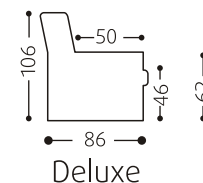

wagner/ ravel

easy

Wagner

Ravel

Deluxe

Tolerance of measurements +/- 3 cm

06/09