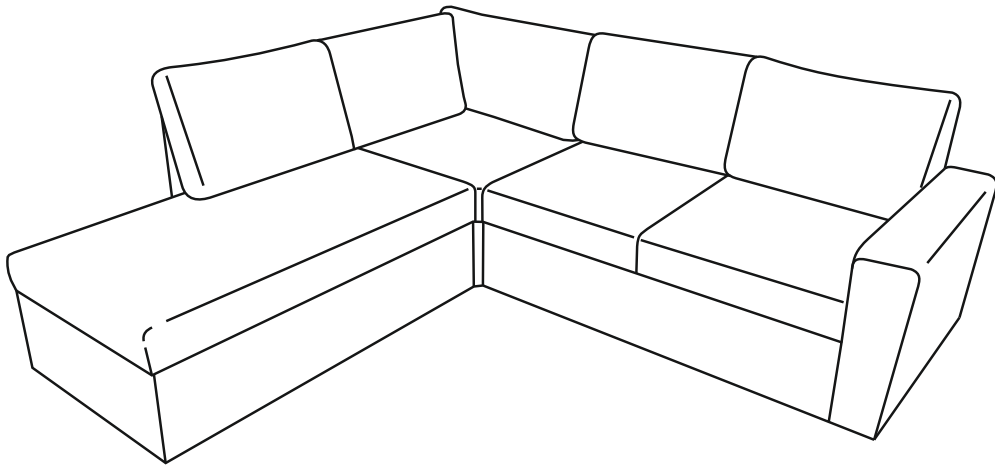

Swansea 2-seater+corner+rest

Swansea 2-seater+corner+rest

M8 X 50 mm

O X 8

Ø8 X Ø24 mm

P X 25

Ø8 X Ø13 mm

Q X 15

V X 2

Swansea 2-seater+corner+rest

1

Swansea 2-seater+corner+rest

2

3

Swansea 2-seater+corner+rest

4