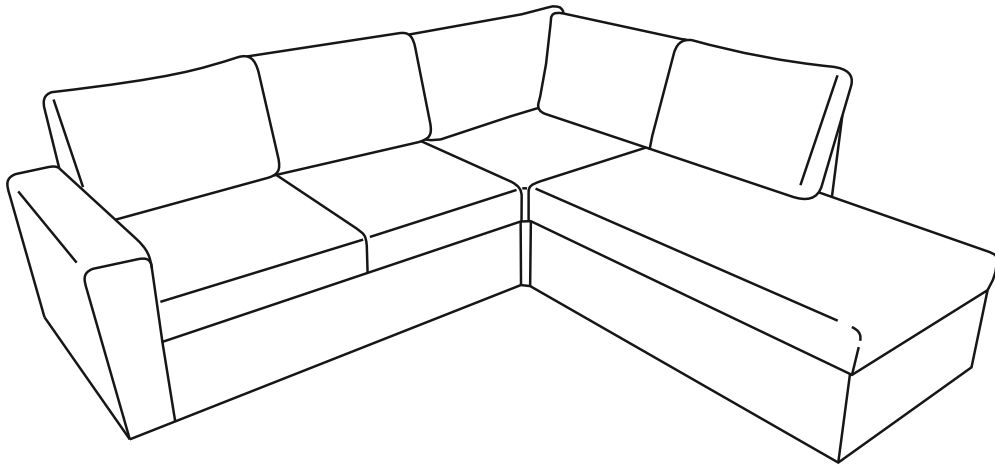

Swansea 2-seater+corner+rest

Swansea 2-seater+corner+rest

M8 X 50 mm

O X 8

Ø8 X Ø24 mm

P X 25

Ø8 X Ø13 mm

Q X 15

V X 2

Swansea 2-seater+corner+rest

1

Swansea 2-seater+corner+rest

2

3

Swansea 2-seater+corner+rest

4