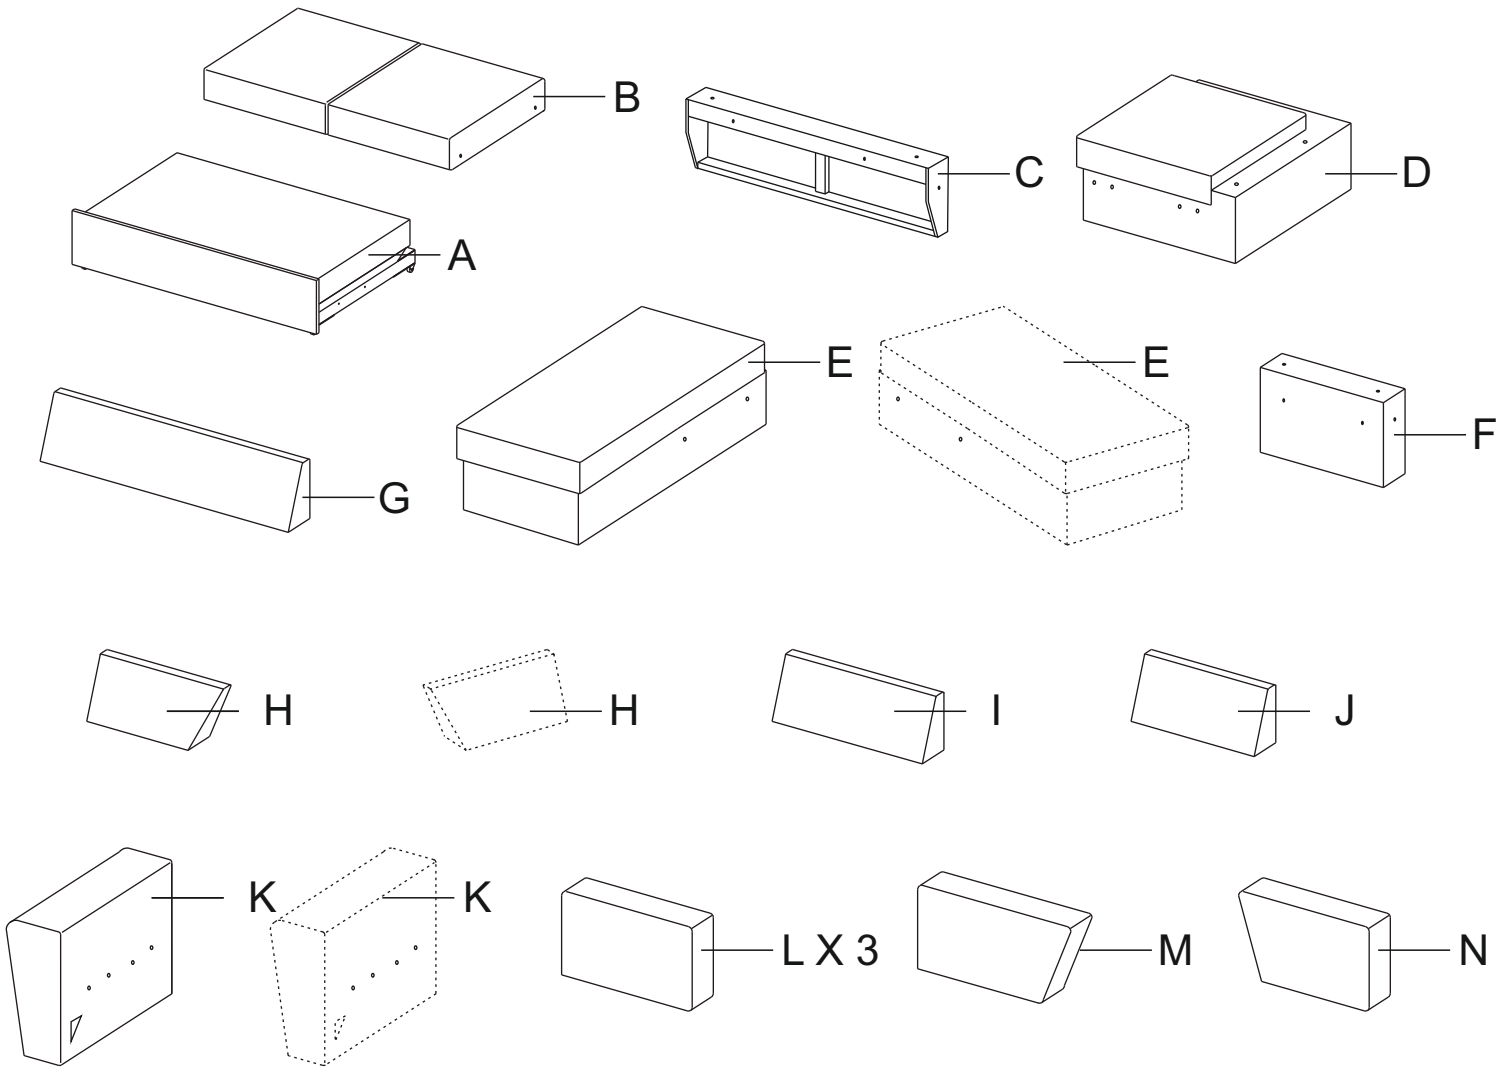

Swansea 2-seater+corner+rest

Swansea 2-seater+corner+rest

M8 X 50 mm

O X 8

Ø8 X Ø24 mm

P X 25

Ø8 X Ø13 mm

Q X 15

V X 2

Swansea 2-seater+corner+rest

1

Swansea 2-seater+corner+rest

2

3

Swansea 2-seater+corner+rest

4