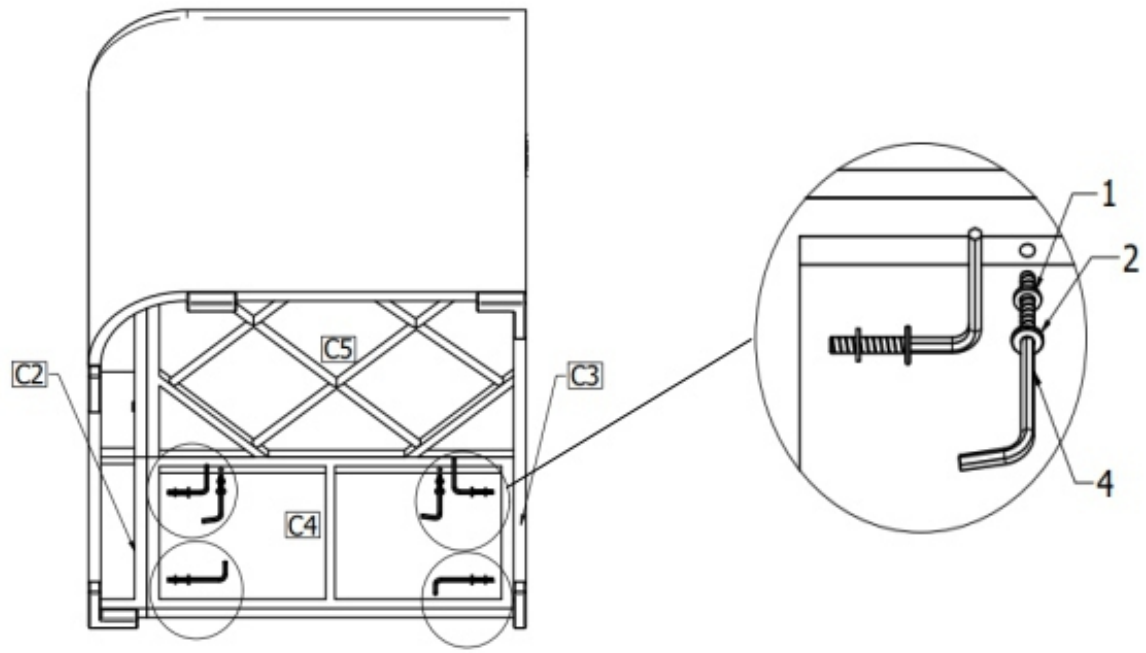

4576622

39.131M540.SET6 CORNERS (RIGHT)

C1		ARM REST	1 pc
C2		SEAT BACK	1 pc
C3		LONG PANEL	1 pc
C4		SHORT PANEL	1 pc
C5		CORNER SEAT BASE	1 pc
C6		SEAT CUSHION	1 pc
C7		MEDIUM PILLOW	1 pc
C8		SMALL PILLOW	1 pc
1		WASHER M6 (1x6x16)	16 pcs
2		RBH M6x35	16 pcs
4		ALLEN KEY	1 pc

3

4

5

ASSEMBLY INSTRUCTION

TORINO-kulmaosat

4576622

39.131M540.SET6 CORNERS (LEFT)

D1		ARM REST	2 pcs
D2		SEAT BACK	2 pcs
D3		LONG PANEL	2 pcs
D4		SHORT PANEL	2 pcs
D5		SEAT BASE	2 pcs
D6		SEAT CUSHION	2 pcs
D7		MEDIUM PILLOW	2 pcs
D8		SMALL PILLOW	2 pcs
1		WASHER M6 (1x6x16)	32 pcs
2		RBH M6x35	32 pcs
4		ALLEN KEY	1 pc