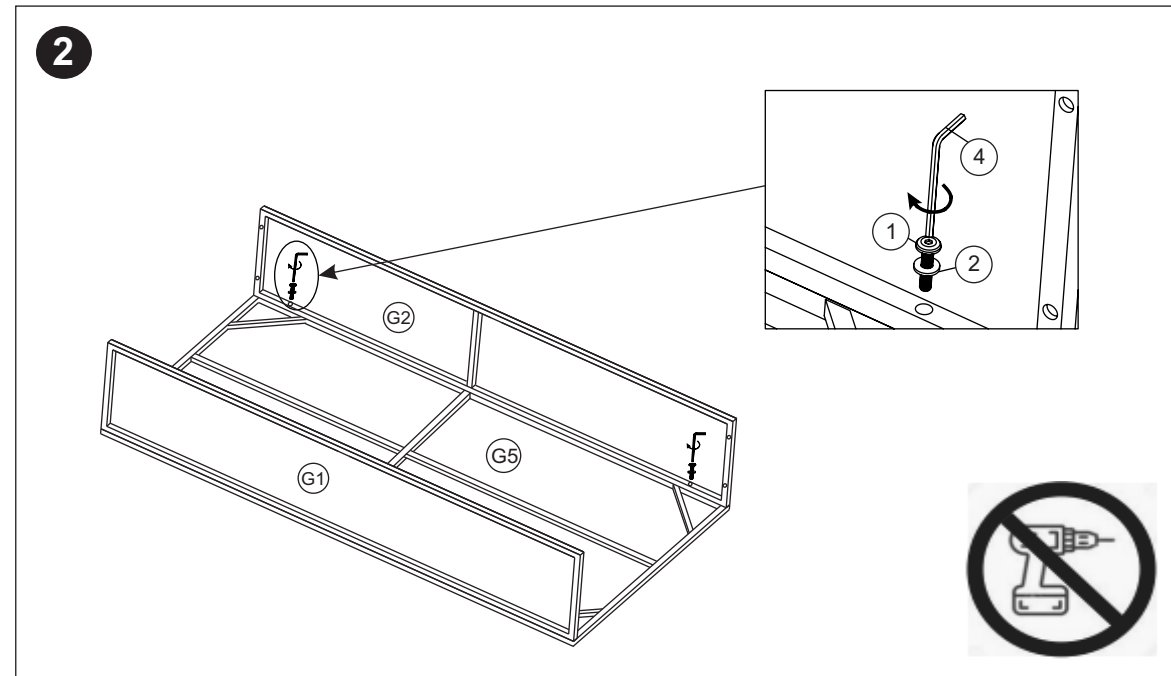

ASSEMBLY INSTRUCTION

TORINO-pöytä

4576624

39.131M540.SET6 TABLE

G1		long side	1 pc
G2		long side	1 pc
G3		short side	1 pc
G4		short side	1 pc
G5		table top	1 pc
G7		glass	1 pc
1		Rbh M6x35	16 pcs
2		washer M6 (1x6x16)	16 pcs
4		ALLEN KEY	1 pc