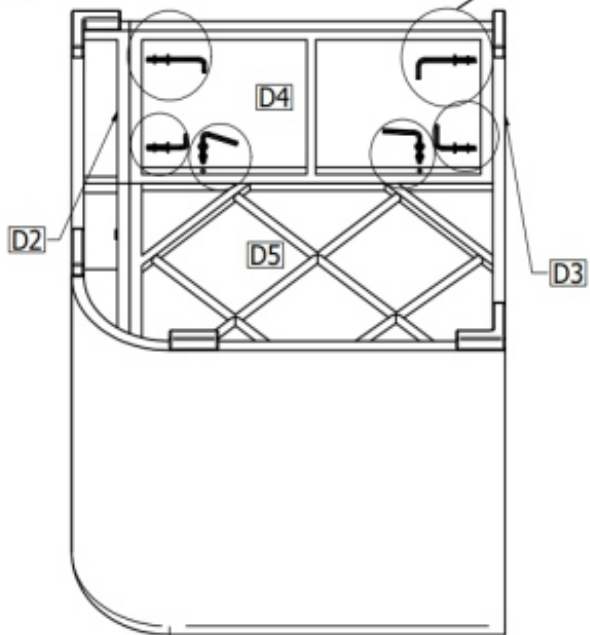

B1		MIDDLE SEAT BASE	2 pcs
B2		MIDDLE SEAT BACK	2 pcs
B3		MIDDLE SEAT CUSHION	2 pcs
B4		LARGE PILLOW	2 pcs
1		WASHER M6 (1x6x16)	12 pcs
2		RBH M6x35	12 pcs
4		ALLEN KEY	1 pc

ASSEMBLY INSTRUCTION

TORINO-kulmaosat

4576622

39.131M540.SET6 CORNERS (RIGHT)

C1		ARM REST	1 pc
C2		SEAT BACK	1 pc
C3		LONG PANEL	1 pc
C4		SHORT PANEL	1 pc
C5		CORNER SEAT BASE	1 pc
C6		SEAT CUSHION	1 pc
C7		MEDIUM PILLOW	1 pc
C8		SMALL PILLOW	1 pc
1		WASHER M6 (1x6x16)	16 pcs
2		RBH M6x35	16 pcs
4		ALLEN KEY	1 pc

3

4

5

ASSEMBLY INSTRUCTION

TORINO-kulmaosat

4576622

39.131M540.SET6 CORNERS (LEFT)

D1		ARM REST	2 pcs
D2		SEAT BACK	2 pcs
D3		LONG PANEL	2 pcs
D4		SHORT PANEL	2 pcs
D5		SEAT BASE	2 pcs
D6		SEAT CUSHION	2 pcs
D7		MEDIUM PILLOW	2 pcs
D8		SMALL PILLOW	2 pcs
1		WASHER M6 (1x6x16)	32 pcs
2		RBH M6x35	32 pcs
4		ALLEN KEY	1 pc

3

4

5

ASSEMBLY INSTRUCTION

TORINO-kulmasohva

4576621

39.131M540.SET6

6		CONNECTOR	8 pcs
---	--	-----------	-------