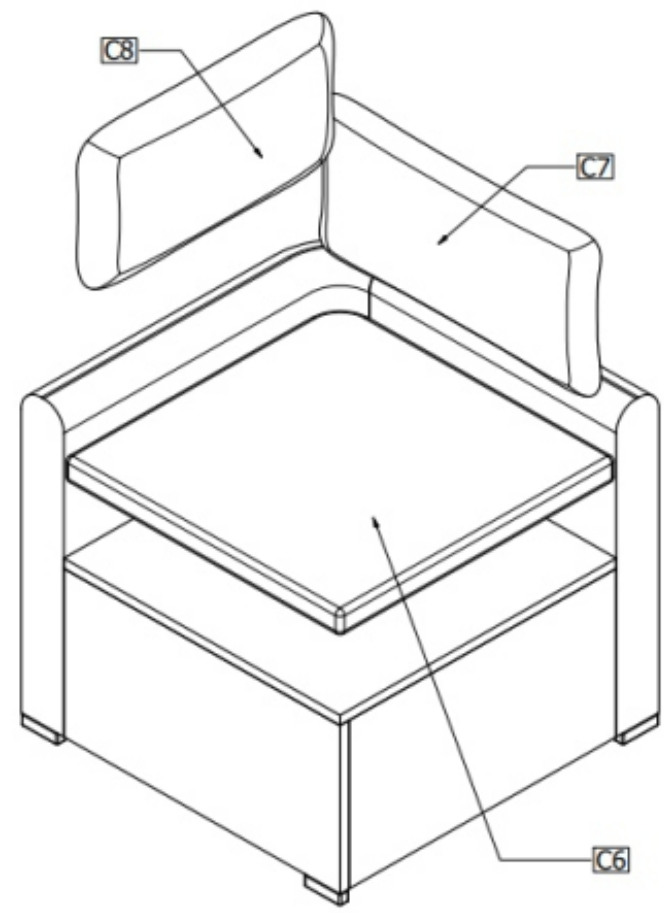

B1		MIDDLE SEAT BASE	2 pcs
B2		MIDDLE SEAT BACK	2 pcs
B3		MIDDLE SEAT CUSHION	2 pcs
B4		LARGE PILLOW	2 pcs
1		WASHER M6 (1x6x16)	12 pcs
2		RBH M6x35	12 pcs
4		ALLEN KEY	1 pc

ASSEMBLY INSTRUCTION

TORINO-kulmaosat

4576622

39.131M540.SET6 CORNERS (RIGHT)

C1		ARM REST	1 pc
C2		SEAT BACK	1 pc
C3		LONG PANEL	1 pc
C4		SHORT PANEL	1 pc
C5		CORNER SEAT BASE	1 pc
C6		SEAT CUSHION	1 pc
C7		MEDIUM PILLOW	1 pc
C8		SMALL PILLOW	1 pc
1		WASHER M6 (1x6x16)	16 pcs
2		RBH M6x35	16 pcs
4		ALLEN KEY	1 pc

3

4

5

ASSEMBLY INSTRUCTION

TORINO-kulmaosat

4576622

39.131M540.SET6 CORNERS (LEFT)

D1		ARM REST	2 pcs
D2		SEAT BACK	2 pcs
D3		LONG PANEL	2 pcs
D4		SHORT PANEL	2 pcs
D5		SEAT BASE	2 pcs
D6		SEAT CUSHION	2 pcs
D7		MEDIUM PILLOW	2 pcs
D8		SMALL PILLOW	2 pcs
1		WASHER M6 (1x6x16)	32 pcs
2		RBH M6x35	32 pcs
4		ALLEN KEY	1 pc