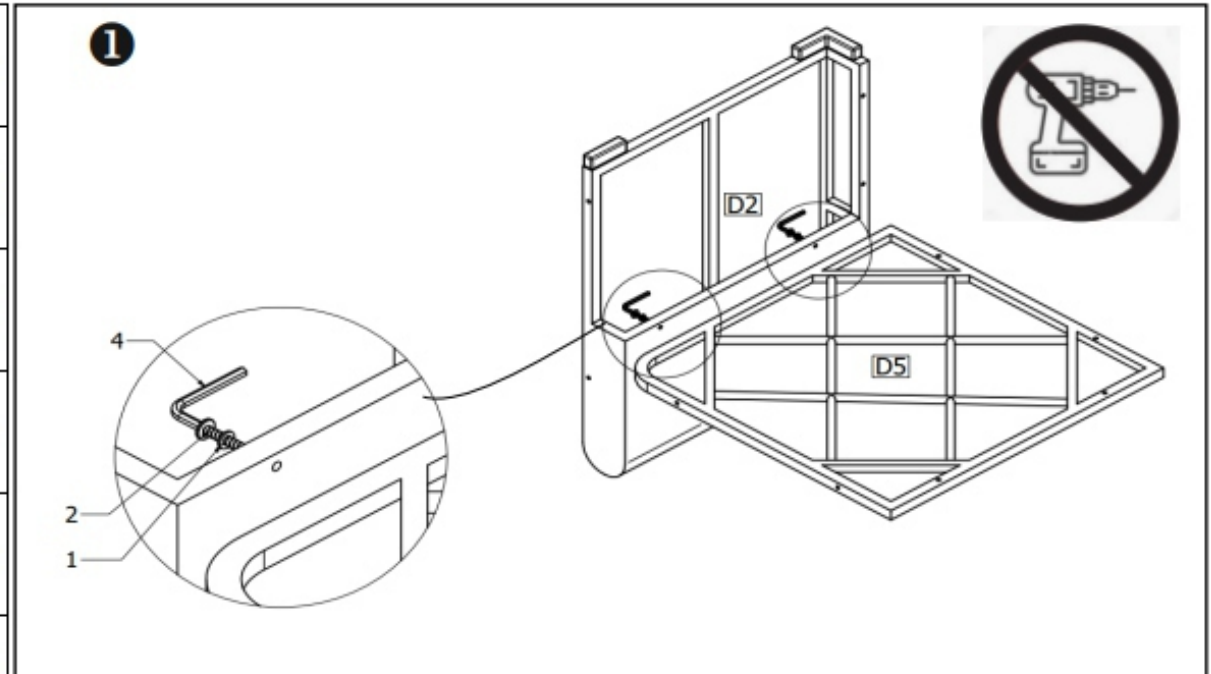

3

4

5

ASSEMBLY INSTRUCTION

TORINO-kulmaosat

4576622

39.131M540.SET6 CORNERS (LEFT)

D1		ARM REST	2 pcs
D2		SEAT BACK	2 pcs
D3		LONG PANEL	2 pcs
D4		SHORT PANEL	2 pcs
D5		SEAT BASE	2 pcs
D6		SEAT CUSHION	2 pcs
D7		MEDIUM PILLOW	2 pcs
D8		SMALL PILLOW	2 pcs
1		WASHER M6 (1x6x16)	32 pcs
2		RBH M6x35	32 pcs
4		ALLEN KEY	1 pc