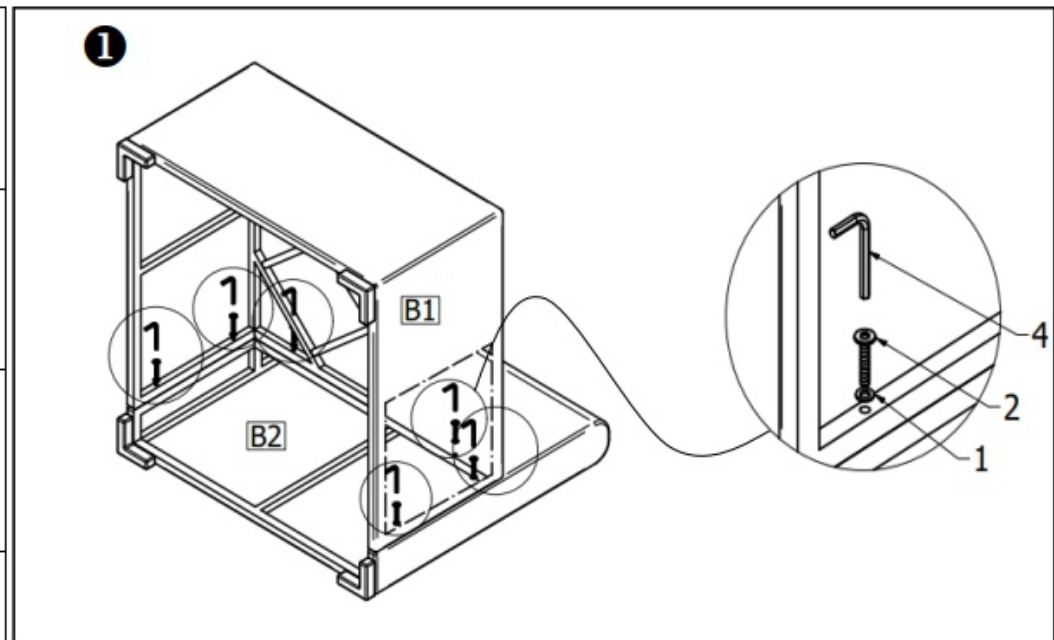

B1		MIDDLE SEAT BASE	2 pcs
B2		MIDDLE SEAT BACK	2 pcs
B3		MIDDLE SEAT CUSHION	2 pcs
B4		LARGE PILLOW	2 pcs
1		WASHER M6 (1x6x16)	12 pcs
2		RBH M6x35	12 pcs
4		ALLEN KEY	1 pc

ASSEMBLY INSTRUCTION

TORINO-kulmaosat