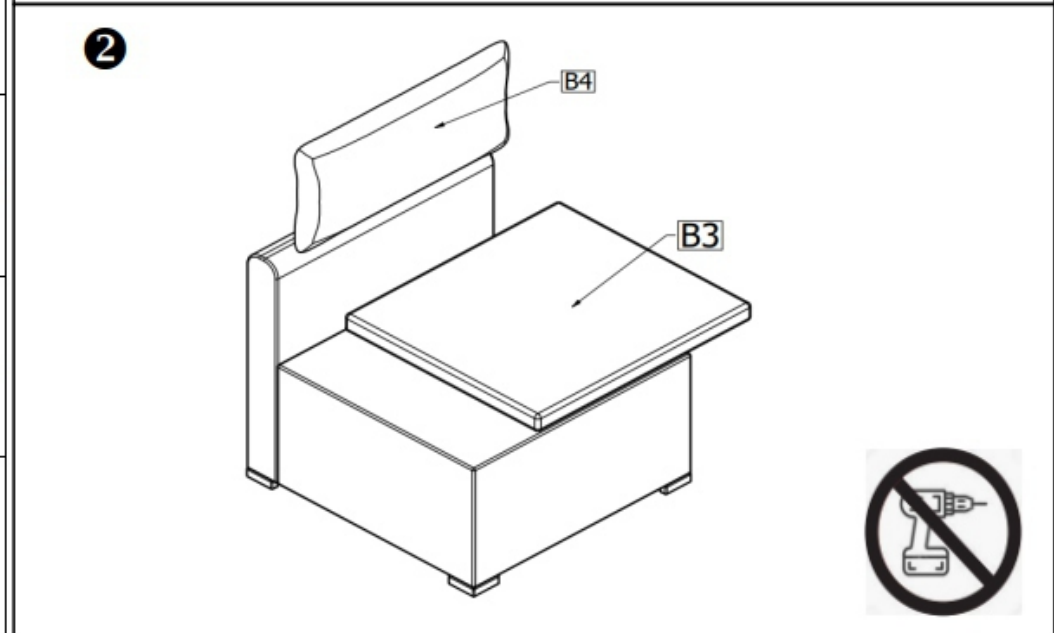

B1		MIDDLE SEAT BASE	2 pcs
B2		MIDDLE SEAT BACK	2 pcs
B3		MIDDLE SEAT CUSHION	2 pcs
B4		LARGE PILLOW	2 pcs
1		WASHER M6 (1x6x16)	12 pcs
2		RBH M6x35	12 pcs
4		ALLEN KEY	1 pc

ASSEMBLY INSTRUCTION

TORINO-kulmaosat