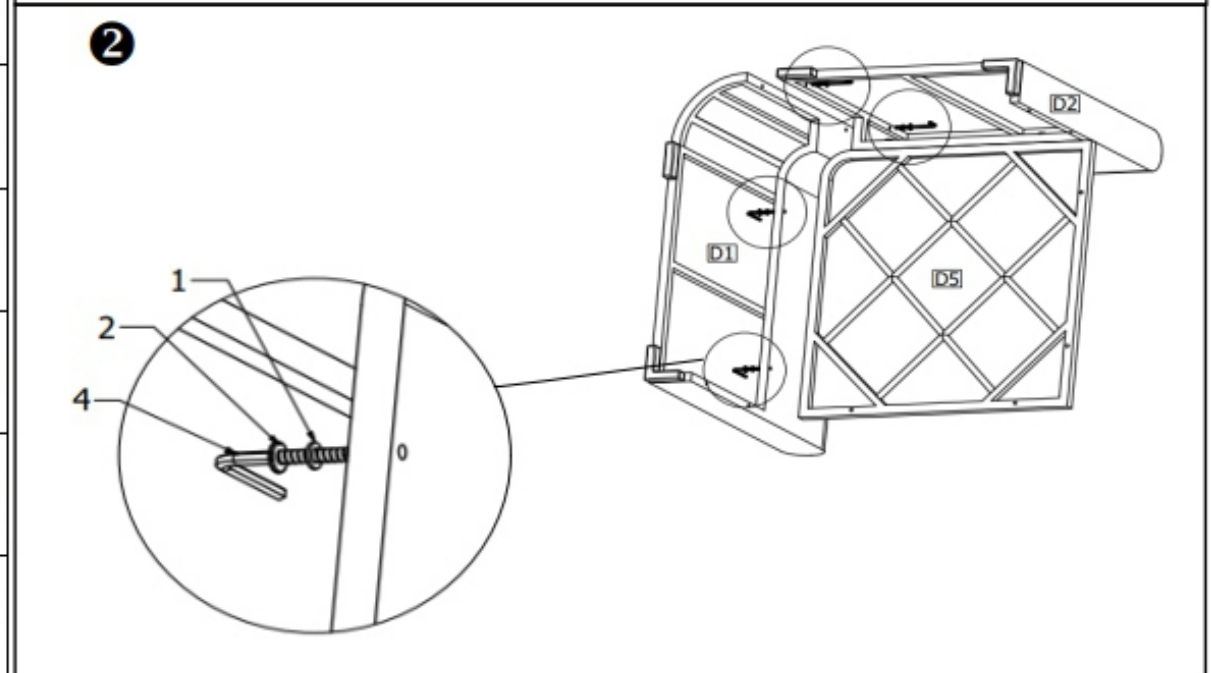

3

4

5

ASSEMBLY INSTRUCTION

TORINO-kulmaosat

4576622

39.131M540.SET6 CORNERS (LEFT)

D1		ARM REST	2 pcs
D2		SEAT BACK	2 pcs
D3		LONG PANEL	2 pcs
D4		SHORT PANEL	2 pcs
D5		SEAT BASE	2 pcs
D6		SEAT CUSHION	2 pcs
D7		MEDIUM PILLOW	2 pcs
D8		SMALL PILLOW	2 pcs
1		WASHER M6 (1x6x16)	32 pcs
2		RBH M6x35	32 pcs
4		ALLEN KEY	1 pc