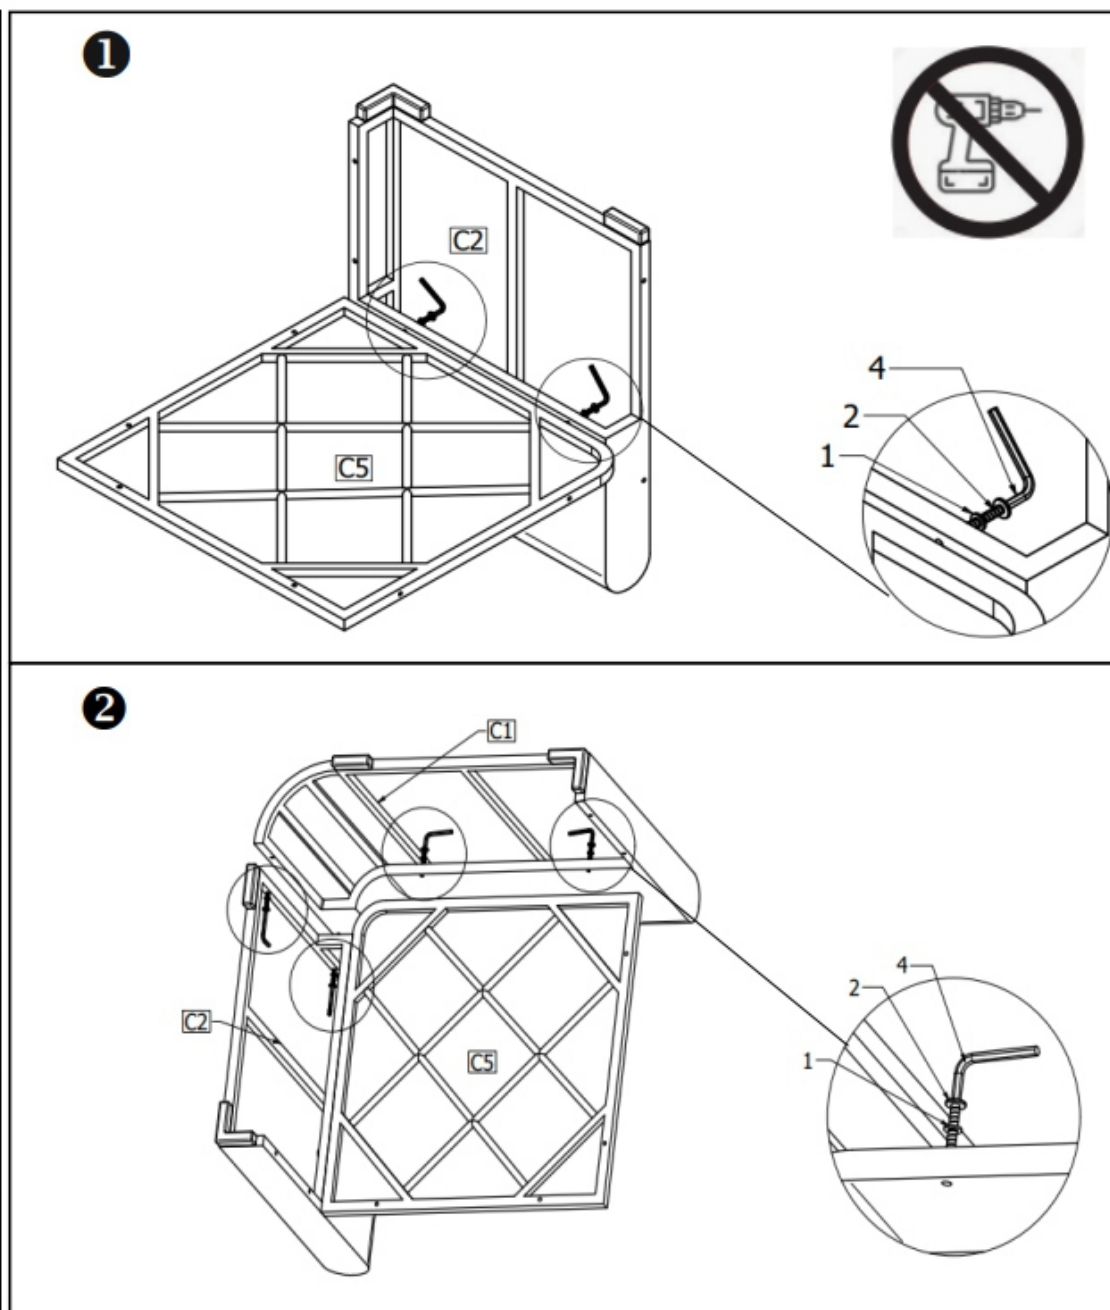

B1		MIDDLE SEAT BASE	2 pcs
B2		MIDDLE SEAT BACK	2 pcs
B3		MIDDLE SEAT CUSHION	2 pcs
B4		LARGE PILLOW	2 pcs
1		WASHER M6 (1x6x16)	12 pcs
2		RBH M6x35	12 pcs
4		ALLEN KEY	1 pc

ASSEMBLY INSTRUCTION

TORINO-kulmaosat

4576622

39.131M540.SET6 CORNERS (RIGHT)

C1		ARM REST	1 pc
C2		SEAT BACK	1 pc
C3		LONG PANEL	1 pc
C4		SHORT PANEL	1 pc
C5		CORNER SEAT BASE	1 pc
C6		SEAT CUSHION	1 pc
C7		MEDIUM PILLOW	1 pc
C8		SMALL PILLOW	1 pc
1		WASHER M6 (1x6x16)	16 pcs
2		RBH M6x35	16 pcs
4		ALLEN KEY	1 pc