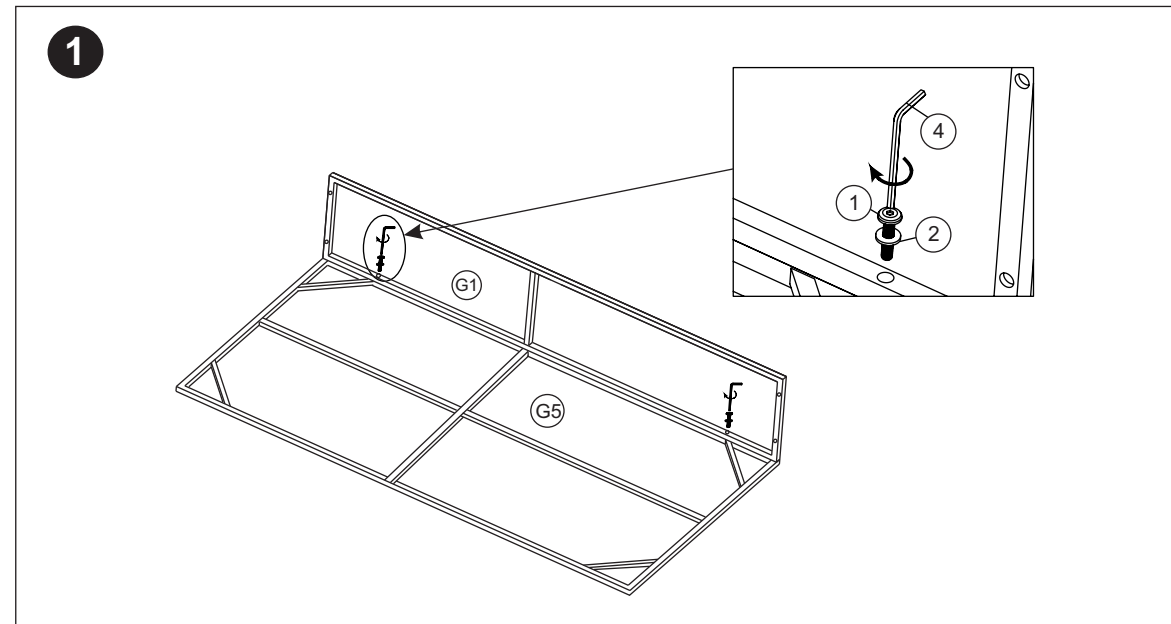

ASSEMBLY INSTRUCTION

TORINO-pöytä

4576624

39.131M540.SET6 TABLE

G1		long side	1 pc
G2		long side	1 pc
G3		short side	1 pc
G4		short side	1 pc
G5		table top	1 pc
G7		glass	1 pc
1		Rbh M6x35	16 pcs
2		washer M6 (1x6x16)	16 pcs
4		ALLEN KEY	1 pc